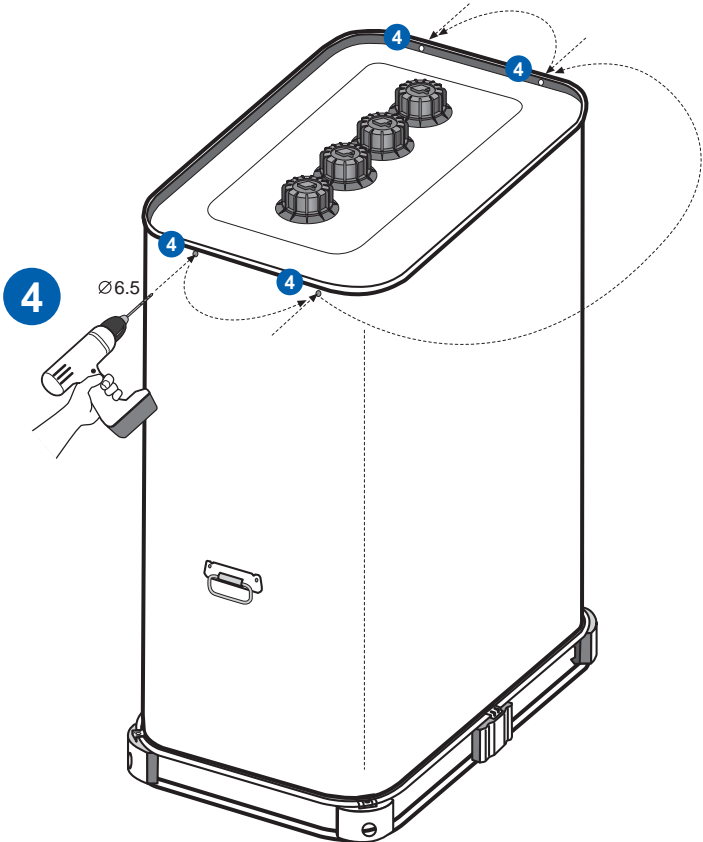

# VET metallique

**SCHUTZ**  
ENERGY SYSTEMS

1

3

2

5

4

Ø6.5