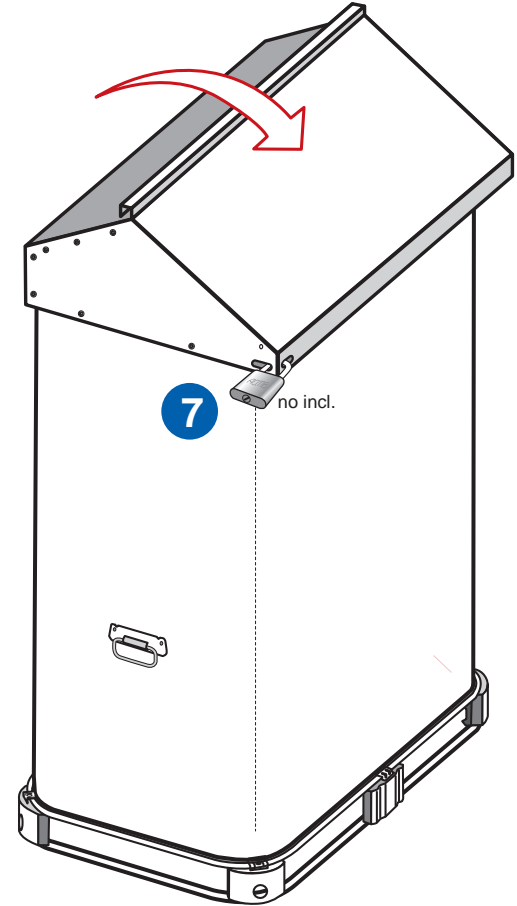

VET metallique

SCHUTZ
ENERGY SYSTEMS

1

3

2

5

4

Ø6.5

7

no incl.