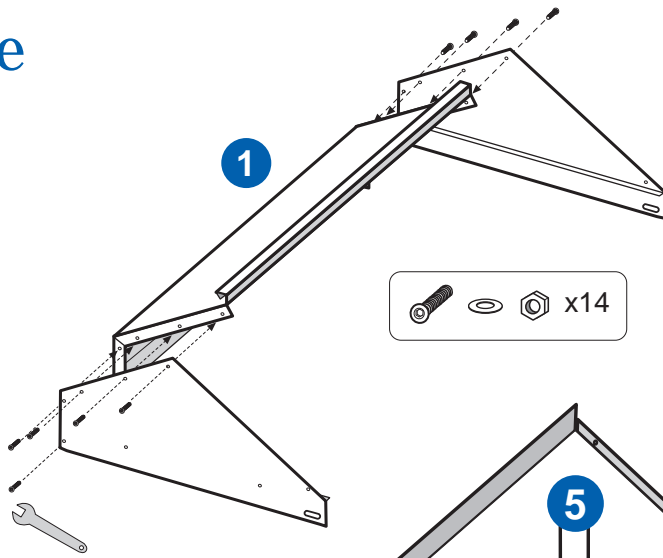

# VET metallique

**SCHUTZ**  
ENERGY SYSTEMS

1

3

2

5

4

Ø6.5